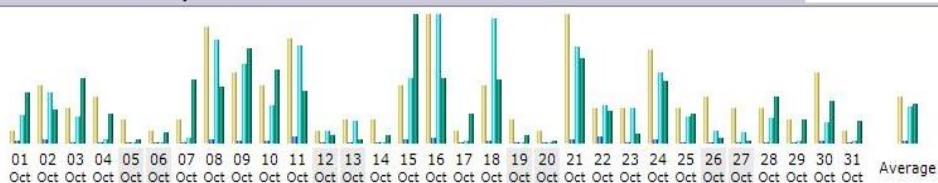

# สถิติการเข้าชมเว็บไซต์ประจำเดือน ตุลาคม พ.ศ. 2562

Last Update: 14 May 2020 - 02:01

Reported period: Oct 2019 OK

## Summary

Reported period	Month Oct 2019				
First visit	NA				
Last visit	31 Oct 2019 - 12:18				
	Unique visitors	Number of visits	Pages	Hits	Bandwidth
Viewed traffic *	96	125 (1.3 visits/visitor)	478 (3.82 Pages/Visit)	9,712 (77.69 Hits/Visit)	3.36 GB (28146.19 KB/Visit)
Not viewed traffic *			1,462	5,154	507.47 MB

## Days of month

Day	Number of visits	Pages	Hits	Bandwidth
01 Oct 2019	1	13	240	145.48 MB
02 Oct 2019	5	28	439	95.63 MB
03 Oct 2019	3	9	225	186.07 MB
04 Oct 2019	4	12	29	83.38 MB
05 Oct 2019	2	2	4	11.51 MB
06 Oct 2019	1	1	4	28.60 MB
07 Oct 2019	2	3	48	181.14 MB
08 Oct 2019	10	28	885	159.01 MB
09 Oct 2019	6	16	681	270.71 MB
10 Oct 2019	5	13	324	206.84 MB
11 Oct 2019	9	56	841	147.67 MB
12 Oct 2019	1	5	107	21.33 MB
13 Oct 2019	2	5	190	11.65 MB
14 Oct 2019	2	2	9	22.27 MB
15 Oct 2019	5	28	564	364.61 MB
16 Oct 2019	11	45	1,106	183.09 MB
17 Oct 2019	1	10	24	81.28 MB
18 Oct 2019	5	24	1,076	182.30 MB
19 Oct 2019	2	4	7	22.62 MB
20 Oct 2019	1	3	5	6.34 MB
21 Oct 2019	11	30	827	240.50 MB
22 Oct 2019	3	50	320	90.87 MB
23 Oct 2019	3	8	306	27.83 MB
24 Oct 2019	8	31	613	178.10 MB
25 Oct 2019	3	11	225	84.74 MB
26 Oct 2019	4	6	99	15.55 MB
27 Oct 2019	3	5	97	4.37 MB
28 Oct 2019	3	10	211	130.11 MB
29 Oct 2019	2	4	17	68.49 MB
30 Oct 2019	6	15	175	119.79 MB
31 Oct 2019	1	1	14	63.92 MB
Average	4	15	313	110.83 MB
Total	125	478	9,712	3.36 GB

## Summary

Reported period	Month Nov 2019				
First visit	NA				
Last visit	30 Nov 2019 - 15:58				
	Unique visitors	Number of visits	Pages	Hits	Bandwidth
Viewed traffic *	87	113 (1.29 visits/visitor)	578 (5.11 Pages/Visit)	9,065 (80.22 Hits/Visit)	2.71 GB (25106.69 KB/Visit)
Not viewed traffic *			2,853	8,237	875.24 MB