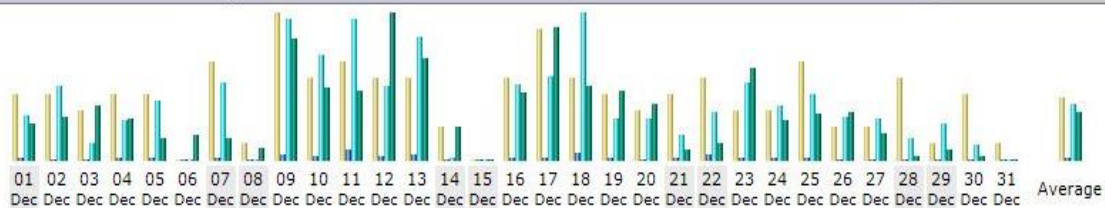

สถิติการเข้าชมเว็บไซต์ประจำเดือน ธันวาคม พ.ศ. 2562

Last Update: 14 May 2020 - 02:01

Reported period: Dec 2019 OK

Summary

Reported period	Month Dec 2019				
First visit	NA				
Last visit	31 Dec 2019 - 00:18				
	Unique visitors	Number of visits	Pages	Hits	Bandwidth
Viewed traffic *	81	119 (1.46 visits/visitor)	399 (3.35 Pages/Visit)	8,708 (73.17 Hits/Visit)	1.41 GB (12450.92 KB/Visit)
Not viewed traffic *			2,526	6,516	957.63 MB

Days of month

Day	Number of visits	Pages	Hits	Bandwidth
01 Dec 2019	4	13	223	35.00 MB
02 Dec 2019	4	8	378	42.18 MB
03 Dec 2019	3	4	89	52.31 MB
04 Dec 2019	4	9	203	40.38 MB
05 Dec 2019	4	13	303	20.80 MB
06 Dec 2019	0	0	4	23.88 MB
07 Dec 2019	6	13	393	21.52 MB
08 Dec 2019	1	1	5	12.12 MB
09 Dec 2019	9	29	716	116.93 MB
10 Dec 2019	5	23	527	70.34 MB
11 Dec 2019	6	51	716	66.22 MB
12 Dec 2019	5	23	378	141.22 MB
13 Dec 2019	5	26	618	97.52 MB
14 Dec 2019	2	5	10	32.44 MB
15 Dec 2019	0	0	1	48.89 KB
16 Dec 2019	5	12	385	64.72 MB
17 Dec 2019	8	15	421	127.22 MB
18 Dec 2019	5	35	741	72.02 MB
19 Dec 2019	4	9	212	67.42 MB
20 Dec 2019	3	7	213	54.47 MB
21 Dec 2019	4	13	128	10.27 MB
22 Dec 2019	5	28	241	16.08 MB
23 Dec 2019	3	10	389	89.35 MB
24 Dec 2019	3	9	279	37.84 MB
25 Dec 2019	6	11	333	44.02 MB
26 Dec 2019	2	7	222	46.22 MB
27 Dec 2019	2	6	211	25.82 MB
28 Dec 2019	5	6	108	3.60 MB
29 Dec 2019	1	6	184	10.81 MB
30 Dec 2019	4	6	76	4.18 MB
31 Dec 2019	1	1	1	3.16 KB
Average	3	12	280	46.68 MB
Total	119	399	8,708	1.41 GB