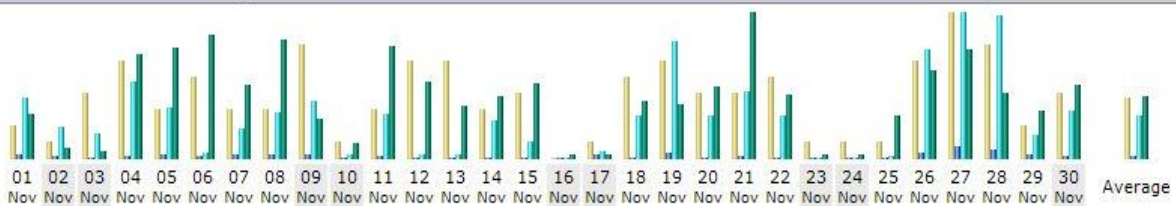

สถิติการเข้าชมเว็บไซต์ประจำเดือน พฤศจิกายน พ.ศ. 2562

Last Update: 14 May 2020 - 02:01

Reported period: Nov 2019 OK

Summary

Reported period	Month Nov 2019				
First visit	NA				
Last visit	30 Nov 2019 - 15:58				
	Unique visitors	Number of visits	Pages	Hits	Bandwidth
Viewed traffic *	87	113 (1.29 visits/visitor)	578 (5.11 Pages/Visit)	9,065 (80.22 Hits/Visit)	2.71 GB (25106.69 KB/Visit)
Not viewed traffic *			2,853	8,237	875.24 MB

Days of month

Day	Number of visits	Pages	Hits	Bandwidth
01 Nov 2019	2	33	423	65.53 MB
02 Nov 2019	1	15	225	15.54 MB
03 Nov 2019	4	6	180	9.71 MB
04 Nov 2019	6	16	543	154.95 MB
05 Nov 2019	3	27	353	165.00 MB
06 Nov 2019	5	13	39	184.60 MB
07 Nov 2019	3	23	214	109.25 MB
08 Nov 2019	3	25	326	177.85 MB
09 Nov 2019	7	24	402	58.35 MB
10 Nov 2019	1	1	28	23.49 MB
11 Nov 2019	3	18	317	166.15 MB
12 Nov 2019	6	11	25	114.62 MB
13 Nov 2019	6	11	29	77.90 MB
14 Nov 2019	3	4	271	91.99 MB
15 Nov 2019	4	6	122	111.20 MB
16 Nov 2019	0	0	2	5.99 MB
17 Nov 2019	1	24	49	7.07 MB
18 Nov 2019	5	9	301	84.71 MB
19 Nov 2019	6	36	828	80.72 MB
20 Nov 2019	4	8	299	107.74 MB
21 Nov 2019	4	22	475	216.59 MB
22 Nov 2019	5	9	300	95.58 MB
23 Nov 2019	1	1	2	5.97 MB
24 Nov 2019	1	1	3	6.22 MB
25 Nov 2019	1	1	12	63.08 MB
26 Nov 2019	6	35	762	130.69 MB
27 Nov 2019	9	84	1,023	162.92 MB
28 Nov 2019	7	65	1,008	97.41 MB
29 Nov 2019	2	28	164	71.03 MB
30 Nov 2019	4	22	340	108.71 MB
Average	3	19	302	92.35 MB
Total	113	578	9,065	2.71 GB